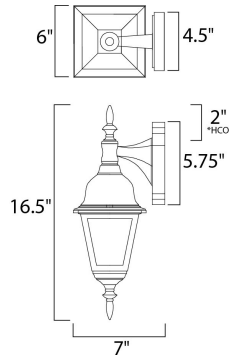

PRODUCT DESCRIPTION

Maxim Lighting's commitment to both the residential lighting and the home building industries will assure you a product line focused on your basic lighting needs. With the Builder Cast collection you will find quality lighting that is well designed, well priced and readily available.

MEASUREMENTS

- DIMENSION : 6" W x 16.75" H x 6.75" Ext
- BACK PLATE : 4.75" W x 6" H x 4.5" HCO
- HANGING WEIGHT : 1.65 lb

LAMPING

- INPUT VOLTAGE : 120V
- BULB : 60W Incandescent E26 Medium , 60W Total
- BULB INCLUDED : (Not Included)
- DIMMABLE : Yes

FINISHES OPTION

- Black (BK)

GLASS

- Clear CL

MATERIAL

- Die Cast Aluminum

RATINGS

- cETLus
- Wet Location

ADDITIONAL

- OPERATING TEMPERATURE: -20°C (-4°F), 40°C (104°F)

Always consult a qualified electrician before installing any lighting product.