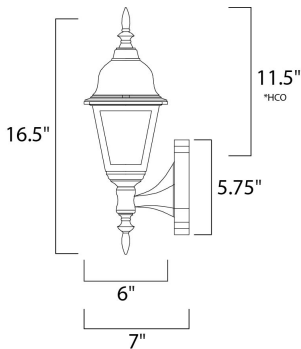

PRODUCT DESCRIPTION

Maxim Lighting's commitment to both the residential lighting and the home building industries will assure you a product line focused on your basic lighting needs. With the Builder Cast collection you will find quality lighting that is well designed, well priced and readily available.