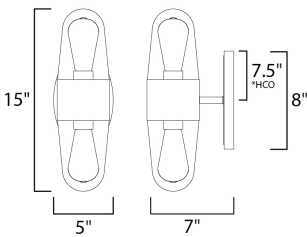

PRODUCT DESCRIPTION

Designed to perform in outdoor living spaces, the Lido collection is refined enough to also be at home indoors. The classic ring design finished in your choice of powder coated Black or Antique Pecan supports dome shaped diffusers of recycled Seedy glass which are blown to give a rustic, hand-crafted look. Vintage T6 lamps are included to complete the restoration appeal of this epic collection.

MEASUREMENTS

DIMENSION : 5" L 15" H x 7" Ext
BACK PLATE : 5" W x 8" H x 7.5" HCO
HANGING WEIGHT : 3.52 lb

LAMPING

INPUT VOLTAGE : 120V
BULB : 60W Incandescent E26 Medium , 120W Total
BULB INCLUDED : (Included)
DIMMABLE : Yes
LIGHTING_DIRECTION : Up/Down

FINISHES OPTION

- Antique Pecan / Black (APBK)
- Black (BK)

GLASS

Seedy CD

MATERIAL

Steel, Glass

RATINGS

cETLus
Damp Location

ADDITIONAL

INSTALL UP/DOWN: Down
SLOPE:
RATED LIFE NA Hours
OPERATING TEMPERATURE:
-20°C (-4°F), 40°C (104°F)

Always consult a qualified electrician before installing any lighting product.