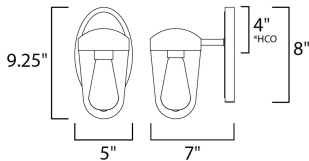

LAMPING

INPUT VOLTAGE : 120V
BULB : 60W Incandescent E26 Medium , 60W Total
BULB INCLUDED : (Included)
DIMMABLE : Yes
LIGHTING_DIRECTION : Down