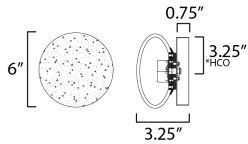

LAMPING

INPUT VOLTAGE : 120V
LUMENS : 480 Rated (260 Del.)
BULB : 6W LED AC Integrated , 6W Total
BULB INCLUDED : (Integrated)
DIMMABLE :
CRI : 90 CRI
COLOR_TEMP : 3000K
LIGHTING_DIRECTION : Omni