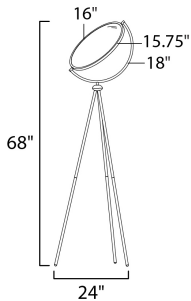

**MEASUREMENTS**

DIMENSION : 24" L x 24" W x 68" H  
 HANGING WEIGHT : 12.3 lb

**LAMPING**

INPUT VOLTAGE : 120V  
 LUMENS : 2,310 Rated (2,145 Del.)  
 BULB : 33W LED PCB Integrated , 33W Total  
 BULB INCLUDED : (Integrated)  
 CRI : 80+ CRI  
 COLOR\_TEMP : 3000K

**FINISHES OPTION**

 Black (BK)

**MATERIAL**

Aluminum, Acrylic

**RATINGS**

cETLus  
 Dry Location

**ADDITIONAL**

RATED LIFE 25000 Hours  
 OPERATING TEMPERATURE:  
 -20°C (-4°F), 40°C (104°F)