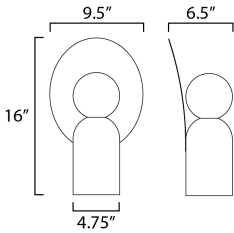

MEASUREMENTS

DIMENSION : 9.5" L x 9.5" W x 16" H
 HANGING WEIGHT : 9.5 lb

LAMPING

INPUT VOLTAGE : 120V
 LUMENS : 450 Rated (350 Del.)
 BULB : 4W LED G9 , 4W Total
 BULB INCLUDED : (Included)
 DIMMABLE : N
 CRI : 90 CRI
 COLOR_TEMP : 3000K