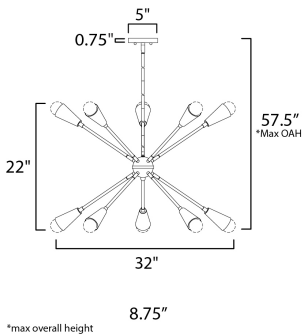

PRODUCT DESCRIPTION

A classic mid-century look, the Lovell collection features two sizes of sputnik chandeliers and streamlined sconces perfect for bath vanity applications. Available in a Black/Satin Brass finish combination. Light bulbs nest inside the metal cones to become an element of the design.

MEASUREMENTS

- DIMENSION : 32" W x 22" H
- MAX OAH : 57.5" OAH
- CANOPY : 5" W x 0.75" H
- HANGING WEIGHT : 9.87 lb

LAMPING

- INPUT VOLTAGE : 120V
- BULB : 60W Incandescent E26 Medium , 600W Total
- BULB INCLUDED : (Not Included)
- DIMMABLE : Y

FINISHES OPTION

- Black / Satin Brass (BKSB)

MATERIAL

Steel

RATINGS

ULDry Location

ADDITIONAL

SLOPE: 60
 OPERATING TEMPERATURE:
 -20°C (-4°F), 40°C (104°F)