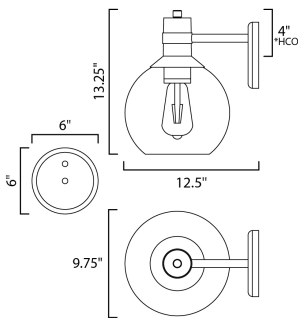

PRODUCT DESCRIPTION

Our new collections of outdoor fixtures feature the latest trends at excellent pricing. The combination of long-lasting die cast aluminum and hand blown thick clear glass is accentuated with the two-tone finish of Bronze and Gold creating the ultimate designer look.

MEASUREMENTS

DIMENSION : 9.75" W x 13.25" H x 12.5" Ext
BACK PLATE : 6" W x 6" H x 4" HCO
HANGING WEIGHT : 4.33 lb

LAMPING

INPUT VOLTAGE : 120V
LUMENS : 450 Rated (400 Del.)
BULB : 4W LED E26 Medium , 4W Total
BULB INCLUDED : (Included)
DIMMABLE : Triac CL
CRI : 90+ CRI
COLOR_TEMP : 2200K
LIGHTING_DIRECTION : Down

FINISHES OPTION

Bronze / Gold (BZGLD)

GLASS

Clear CL

MATERIAL

Aluminum, Glass

RATINGS

cETLus
Wet Location

ADDITIONAL

INSTALL UP/DOWN: Down
RATED LIFE 35000 Hours
OPERATING TEMPERATURE:
-20°C (-4°F), 40°C (104°F)

Always consult a qualified electrician before installing any lighting product.