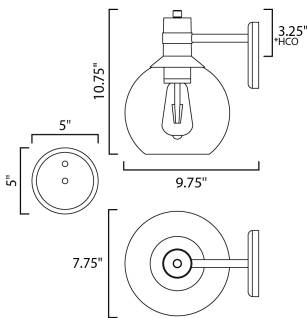

PRODUCT DESCRIPTION

Our new collections of outdoor fixtures feature the latest trends at excellent pricing. The combination of long-lasting die cast aluminum and hand blown thick clear glass is accentuated with the two-tone finish of Bronze and Gold creating the ultimate designer look.