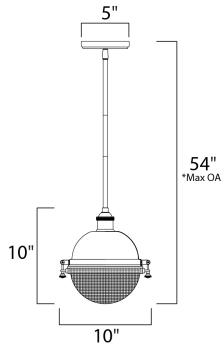

PRODUCT DESCRIPTION

This nautical design features a solid dome of aluminum finished in Oil Rubbed Bronze with solid brass hardware finished in Antique Brass. The Clear prismatic glass diffuser completes the authentic look of this outdoor collection.

*max overall height

MEASUREMENTS

- DIMENSION : 10" L x 10" W x 10" H
- MAX OAH : 54" OAH
- CANOPY : 5" W x 0.75" H x 5" L
- HANGING WEIGHT : 4.84 lb
- WIRE LENGTH : 120"

LAMPING

- INPUT VOLTAGE : 120V
- BULB : 60W Incandescent E26 Medium , 60W Total
- BULB INCLUDED : (Not Included)
- DIMMABLE : Yes