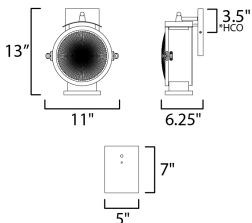

LAMPING

INPUT VOLTAGE : 120V
BULB : 60W Incandescent E26 Medium , 60W Total
BULB INCLUDED : (Not Included)
DIMMABLE : Triac or ELV
LIGHTING_DIRECTION : Down