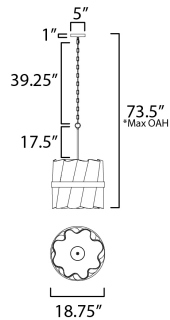

*max overall height

MEASUREMENTS

- DIMENSION : 18.75" L x 18.75" W x 31.25" H
- MAX OAH : 73.5" OAH
- CANOPY : 5" W x 1" H x 5" L
- HANGING WEIGHT : 41.35 lb

LAMPING

- INPUT VOLTAGE : 120V
- LUMENS : 5,600 Rated (4,800 Del.)
- BULB : 7W LED E26 Medium , 56W Total
- BULB INCLUDED : (Included)
- DIMMABLE : Triac or ELV
- CRI : 90 CRI
- COLOR_TEMP : 3000K