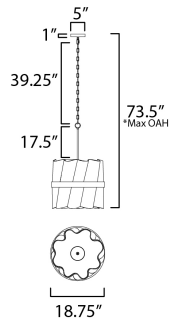

*max overall height

MEASUREMENTS

DIMENSION : 18.75" L x 18.75" W x 31.25" H
 MAX OAH : 73.5" OAH
 CANOPY : 5" W x 1" H x 5" L
 HANGING WEIGHT : 35.3 lb

LAMPING

INPUT VOLTAGE : 120V
 LUMENS : 5,600 Rated (4,800 Del.)
 BULB : 7W LED E26 Medium , 56W Total
 BULB INCLUDED : (Included)
 DIMMABLE : Triac or ELV
 CRI : 90 CRI
 COLOR_TEMP : 3000K