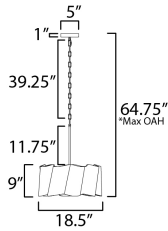

MEASUREMENTS

DIMENSION : 18.5" L x 18.5" W x 22.75" H
 MAX OAH : 64.75" OAH
 CANOPY : 5" W x 1" H x 5" L
 HANGING WEIGHT : 17.6 lb

LAMPING

INPUT VOLTAGE : 120V
 LUMENS : 2,800 Rated (2,400 Del.)
 BULB : 7W LED E26 Medium , 28W Total
 BULB INCLUDED : (Included)
 DIMMABLE : Triac or ELV
 CRI : 90 CRI
 COLOR_TEMP : 3000K

*max overall height

FINISHES OPTION

 White/Gold (WTGLD)

MATERIAL

Gypsum, Steel

RATINGS

cETLus
 Dry Location

ADDITIONAL