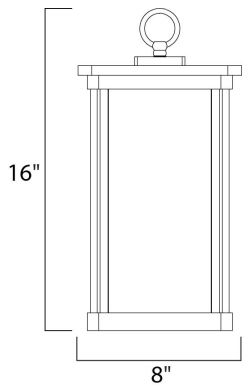

MEASUREMENTS

DIMENSION : 8" L x 8" W x 16" H
 HANGING WEIGHT : 6.8 lb

LAMPING

INPUT VOLTAGE : 120V
 LUMENS : 1,100 Rated
 BULB : 12W LED E26 Medium , 12W Total
 BULB INCLUDED : (Included)
 DIMMABLE : Triac CL
 CRI : 90+ CRI
 COLOR_TEMP : 3000K