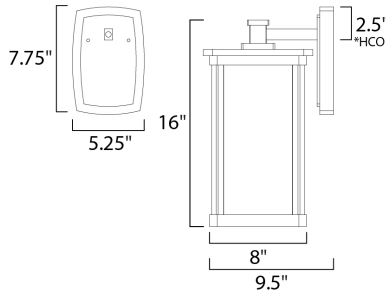

**MEASUREMENTS**

DIMENSION : 8" W x 16" H x 9.5" Ext  
 BACK PLATE : 5.25" W x 7.75" H x 2.5" HCO  
 HANGING WEIGHT : 6.5 lb

**LAMPING**

INPUT VOLTAGE : 120V  
 LUMENS : 1,100 Rated  
 BULB : 12W LED E26 Medium , 12W Total  
 BULB INCLUDED : (Included)  
 DIMMABLE : Triac CL  
 CRI : 90+ CRI  
 COLOR\_TEMP : 3000K