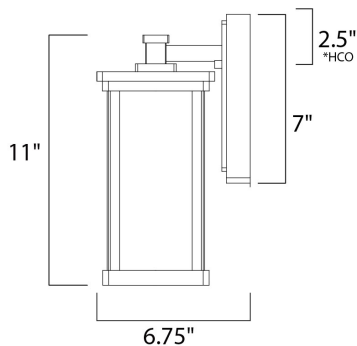

MEASUREMENTS

DIMENSION : 5.25" W x 11" H x 6.75" Ext
 BACK PLATE : 4.5" W x 7" H x 2.5" HCO
 HANGING WEIGHT : 2.86 lb

LAMPING

INPUT VOLTAGE : 120V
 LUMENS : 800 Rated
 BULB : 9W LED E26 Medium , 9W Total
 BULB INCLUDED : (Included)
 DIMMABLE : Triac CL
 CRI : 90+ CRI
 COLOR_TEMP : 3000K

*height from center of outlet to the top of the fixture

FINISHES OPTION

 Bronze (BZ)

GLASS

Frosted Seedy FS

MATERIAL

Die Cast Aluminum

RATINGS