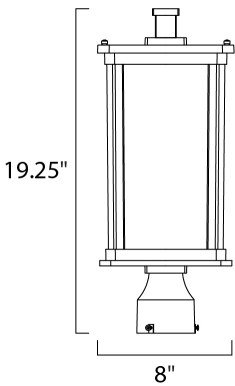

MEASUREMENTS

DIMENSION : 8" L x 8" W x 19.25" H
 HANGING WEIGHT : 6.6 lb

LAMPING

INPUT VOLTAGE : 120V
 LUMENS : 1,100 Rated
 BULB : 12W LED E26 Medium , 12W Total
 BULB INCLUDED : (Included)
 DIMMABLE : Triac CL
 CRI : 90+ CRI
 COLOR_TEMP : 3000K