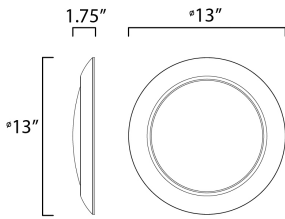

**PRODUCT DESCRIPTION**

This very compact LED flush mount directly installs on any 4" junction box and gives the look of a recessed trim. Constructed of Die Cast Aluminum, the Diverse luminaire is dimmable and approved for wet or damp locations so it can be used in virtually any ceiling application, including showers.

**MEASUREMENTS**

DIMENSION : 13" L x 13" W x 1.75" H  
 HANGING WEIGHT : 1.78 lb

**LAMPING**

INPUT VOLTAGE : 120V  
 LUMENS : 2,250 Rated (1,750 Del.)  
 BULB : 25W LED PCB Integrated , 25W Total  
 BULB INCLUDED : (Integrated)  
 DIMMABLE : ELV or Triac CL  
 CRI : 90 CRI  
 COLOR\_TEMP : 4000K