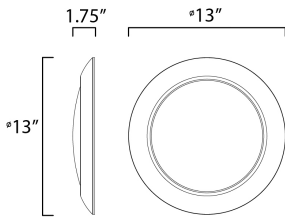

**PRODUCT DESCRIPTION**

This very compact LED flush mount directly installs on any 4" junction box and gives the look of a recessed trim. Constructed of Die Cast Aluminum, the Diverse luminaire is dimmable and approved for wet or damp locations so it can be used in virtually any ceiling application, including showers.

**MEASUREMENTS**

DIMENSION : 13" L x 13" W x 1.75" H  
 HANGING WEIGHT : 1.78 lb

**LAMPING**

INPUT VOLTAGE : 120V  
 LUMENS : 2,250 Rated (1,750 Del.)  
 BULB : 25W LED PCB Integrated , 25W Total  
 BULB INCLUDED : (Integrated)  
 DIMMABLE : ELV or Triac CL  
 CRI : 90 CRI  
 COLOR\_TEMP : 2700K