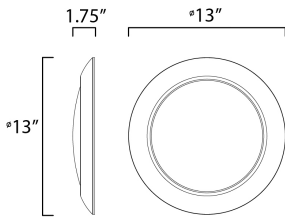

PRODUCT DESCRIPTION

This very compact LED flush mount directly installs on any 4" junction box and gives the look of a recessed trim. Constructed of Die Cast Aluminum, the Diverse luminaire is dimmable and approved for wet or damp locations so it can be used in virtually any ceiling application, including showers.

MEASUREMENTS

DIMENSION : 13" L x 13" W x 1.75" H
 HANGING WEIGHT : 1.78 lb

LAMPING

INPUT VOLTAGE : 120V
 LUMENS : 2,250 Rated (1,850 Del.)
 BULB : 25W LED PCB Integrated , 25W Total
 BULB INCLUDED : (Integrated)
 DIMMABLE : ELV or Triac CL
 CRI : 90 CRI
 COLOR_TEMP : 3000K