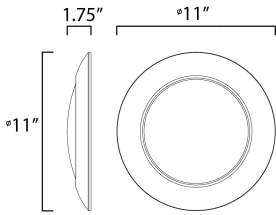

PRODUCT DESCRIPTION

This very compact LED flush mount directly installs on any 4" junction box and gives the look of a recessed trim. Constructed of Die Cast Aluminum, the Diverse luminaire is dimmable and approved for wet or damp locations so it can be used in virtually any ceiling application, including showers.

MEASUREMENTS

DIMENSION : 11" L x 11" W x 1.75" H
 HANGING WEIGHT : 1.24 lb

LAMPING

INPUT VOLTAGE : 120V
 LUMENS : 1,800 Rated (1,400 Del.)
 BULB : 20W LED PCB Integrated , 20W Total
 BULB INCLUDED : (Integrated)
 DIMMABLE : ELV or Triac CL
 CRI : 90 CRI
 COLOR_TEMP : 4000K