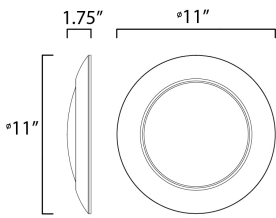

**PRODUCT DESCRIPTION**

This very compact LED flush mount directly installs on any 4" junction box and gives the look of a recessed trim. Constructed of Die Cast Aluminum, the Diverse luminaire is dimmable and approved for wet or damp locations so it can be used in virtually any ceiling application, including showers.

**MEASUREMENTS**

DIMENSION : 11" L x 11" W x 1.75" H  
 HANGING WEIGHT : 1.24 lb

**LAMPING**

INPUT VOLTAGE : 120V  
 LUMENS : 1,800 Rated (1,500 Del.)  
 BULB : 20W LED PCB Integrated , 20W Total  
 BULB INCLUDED : (Integrated)  
 DIMMABLE : ELV or Triac CL  
 CRI : 90 CRI  
 COLOR\_TEMP : 3000K