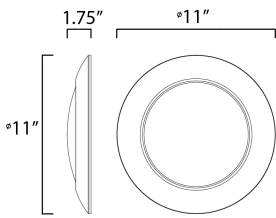

PRODUCT DESCRIPTION

This very compact LED flush mount directly installs on any 4" junction box and gives the look of a recessed trim. Constructed of Die Cast Aluminum, the Diverse luminaire is dimmable and approved for wet or damp locations so it can be used in virtually any ceiling application, including showers.

MEASUREMENTS

DIMENSION : 11" L x 11" W x 1.75" H
 HANGING WEIGHT : 1.24 lb

LAMPING

INPUT VOLTAGE : 120V
 LUMENS : 1,800 Rated (1,500 Del.)
 BULB : 20W LED PCB Integrated , 20W Total
 BULB INCLUDED : (Integrated)
 DIMMABLE : ELV or Triac CL
 CRI : 90 CRI
 COLOR_TEMP : 3000K