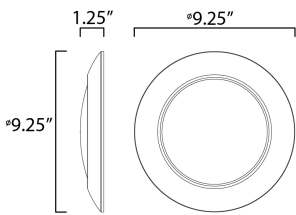

PRODUCT DESCRIPTION

This very compact LED flush mount directly installs on any 4" junction box and gives the look of a recessed trim. Constructed of Die Cast Aluminum, the Diverse luminaire is dimmable and approved for wet or damp locations so it can be used in virtually any ceiling application, including showers.

MEASUREMENTS

DIMENSION : 9.25" L x 9.25" W x 1.25" H
 HANGING WEIGHT : 0.9 lb

LAMPING

INPUT VOLTAGE : 120V
 LUMENS : 1,620 Rated (1,260 Del.)
 BULB : 18W LED PCB Integrated , 18W Total
 BULB INCLUDED : (Integrated)
 DIMMABLE : ELV or Triac CL
 CRI : 90 CRI
 COLOR_TEMP : 2700K