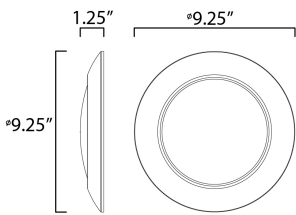

PRODUCT DESCRIPTION

This very compact LED flush mount directly installs on any 4" junction box and gives the look of a recessed trim. Constructed of Die Cast Aluminum, the Diverse luminaire is dimmable and approved for wet or damp locations so it can be used in virtually any ceiling application, including showers.

MEASUREMENTS

DIMENSION : 9.25" L x 9.25" W x 1.25" H
 HANGING WEIGHT : 0.9 lb

LAMPING

INPUT VOLTAGE : 120V
 LUMENS : 1,620 Rated (1,300 Del.)
 BULB : 18W LED PCB Integrated , 18W Total
 BULB INCLUDED : (Integrated)
 DIMMABLE : ELV or Triac CL
 CRI : 90 CRI
 COLOR_TEMP : 3000K