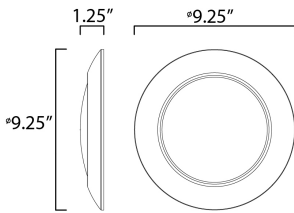

PRODUCT DESCRIPTION

This very compact LED flush mount directly installs on any 4" junction box and gives the look of a recessed trim. Constructed of Die Cast Aluminum, the Diverse luminaire is dimmable and approved for wet or damp locations so it can be used in virtually any ceiling application, including showers.

MEASUREMENTS

DIMENSION : 9.25" L x 9.25" W x 1.25" H
 HANGING WEIGHT : 0.9 lb

LAMPING

INPUT VOLTAGE : 120V
 LUMENS : 1,620 Rated (1,300 Del.)
 BULB : 18W LED PCB Integrated , 18W Total
 BULB INCLUDED : (Integrated)
 DIMMABLE : ELV or Triac CL
 CRI : 90 CRI
 COLOR_TEMP : 3000K