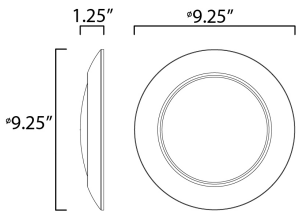

**PRODUCT DESCRIPTION**

This very compact LED flush mount directly installs on any 4" junction box and gives the look of a recessed trim. Constructed of Die Cast Aluminum, the Diverse luminaire is dimmable and approved for wet or damp locations so it can be used in virtually any ceiling application, including showers.

**MEASUREMENTS**

DIMENSION : 9.25" L x 9.25" W x 1.25" H  
 HANGING WEIGHT : 0.9 lb

**LAMPING**

INPUT VOLTAGE : 120V  
 LUMENS : 1,620 Rated (1,300 Del.)  
 BULB : 18W LED PCB Integrated , 18W Total  
 BULB INCLUDED : (Integrated)  
 DIMMABLE : ELV or Triac CL  
 CRI : 90 CRI  
 COLOR\_TEMP : 3000K