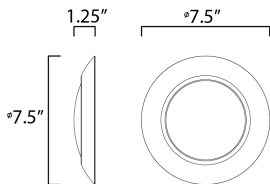

**PRODUCT DESCRIPTION**

This very compact LED flush mount directly installs on any 4" junction box and gives the look of a recessed trim. Constructed of Die Cast Aluminum, the Diverse luminaire is dimmable and approved for wet or damp locations so it can be used in virtually any ceiling application, including showers.

**MEASUREMENTS**

DIMENSION : 7.5" L x 7.5" W x 1.25" H  
 HANGING WEIGHT : 0.28 lb

**LAMPING**

INPUT VOLTAGE : 120V  
 LUMENS : 1,350 Rated (1,100 Del.)  
 BULB : 15W LED PCB Integrated , 15W Total  
 BULB INCLUDED : (Integrated)  
 DIMMABLE : ELV or Triac CL  
 CRI : 90 CRI  
 COLOR\_TEMP : 4000K