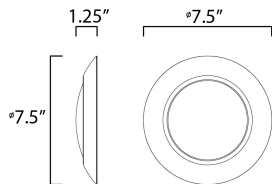

PRODUCT DESCRIPTION

This very compact LED flush mount directly installs on any 4" junction box and gives the look of a recessed trim. Constructed of Die Cast Aluminum, the Diverse luminaire is dimmable and approved for wet or damp locations so it can be used in virtually any ceiling application, including showers.

MEASUREMENTS

DIMENSION : 7.5" L x 7.5" W x 1.25" H
 HANGING WEIGHT : 0.28 lb

LAMPING

INPUT VOLTAGE : 120V
 LUMENS : 1,350 Rated (1,100 Del.)
 BULB : 15W LED PCB Integrated , 15W Total
 BULB INCLUDED : (Integrated)
 DIMMABLE : ELV or Triac CL
 CRI : 90 CRI
 COLOR_TEMP : 4000K