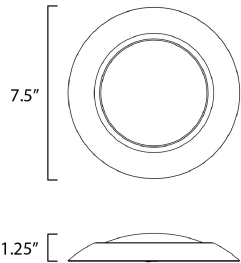

**PRODUCT DESCRIPTION**

This very compact LED flush mount directly installs on any 4" junction box and gives the look of a recessed trim. Constructed of Die Cast Aluminum, the Diverse luminaire is dimmable and approved for wet or damp locations so it can be used in virtually any ceiling application, including showers.

**MEASUREMENTS**

DIMENSION : 7.5" L x 7.5" W x 1.25" H  
 HANGING WEIGHT : 0.4 lb

**LAMPING**

INPUT VOLTAGE : 120V  
 LUMENS : 1,200 Rated (975 Del.)  
 BULB : 13.5W LED PCB Integrated , 14W Total  
 BULB INCLUDED : (Integrated)  
 DIMMABLE : ELV or Triac CL  
 CRI : 90 CRI  
 COLOR\_TEMP : 3000K