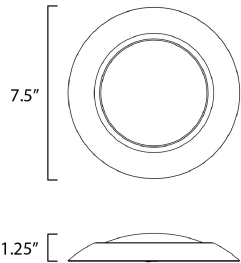

PRODUCT DESCRIPTION

This very compact LED flush mount directly installs on any 4" junction box and gives the look of a recessed trim. Constructed of Die Cast Aluminum, the Diverse luminaire is dimmable and approved for wet or damp locations so it can be used in virtually any ceiling application, including showers.

MEASUREMENTS

DIMENSION : 7.5" L x 7.5" W x 1.25" H
 HANGING WEIGHT : 0.4 lb

LAMPING

INPUT VOLTAGE : 120V
 LUMENS : 1,200 Rated (975 Del.)
 BULB : 13.5W LED PCB Integrated , 14W Total
 BULB INCLUDED : (Integrated)
 DIMMABLE : ELV or Triac CL
 CRI : 90 CRI
 COLOR_TEMP : 3000K