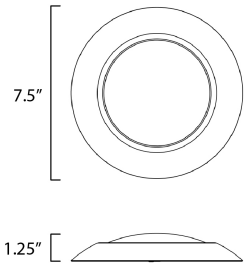

**PRODUCT DESCRIPTION**

This very compact LED flush mount directly installs on any 4" junction box and gives the look of a recessed trim. Constructed of Die Cast Aluminum, the Diverse luminaire is dimmable and approved for wet or damp locations so it can be used in virtually any ceiling application, including showers.

**MEASUREMENTS**

DIMENSION : 7.5" L x 7.5" W x 1.25" H  
 HANGING WEIGHT : 0.4 lb

**LAMPING**

INPUT VOLTAGE : 120V  
 LUMENS : 1,200 Rated (975 Del.)  
 BULB : 13.5W LED PCB Integrated , 14W Total  
 BULB INCLUDED : (Integrated)  
 DIMMABLE : ELV or Triac CL  
 CRI : 90 CRI  
 COLOR\_TEMP : 3000K