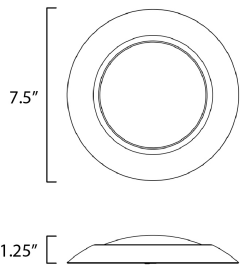

PRODUCT DESCRIPTION

This very compact LED flush mount directly installs on any 4" junction box and gives the look of a recessed trim. Constructed of Die Cast Aluminum, the Diverse luminaire is dimmable and approved for wet or damp locations so it can be used in virtually any ceiling application, including showers.

MEASUREMENTS

DIMENSION : 7.5" L x 7.5" W x 1.25" H
 HANGING WEIGHT : 0.4 lb

LAMPING

INPUT VOLTAGE : 120V
 LUMENS : 1,200 Rated (975 Del.)
 BULB : 13.5W LED PCB Integrated , 14W Total
 BULB INCLUDED : (Integrated)
 DIMMABLE : ELV or Triac CL
 CRI : 90 CRI
 COLOR_TEMP : 3000K