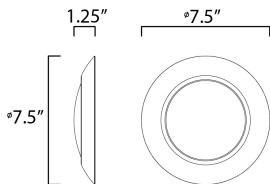

PRODUCT DESCRIPTION

This very compact LED flush mount directly installs on any 4" junction box and gives the look of a recessed trim. Constructed of Die Cast Aluminum, the Diverse luminaire is dimmable and approved for wet or damp locations so it can be used in virtually any ceiling application, including showers.

MEASUREMENTS

DIMENSION : 7.5" L x 7.5" W x 1.25" H
 HANGING WEIGHT : 0.39 lb

LAMPING

INPUT VOLTAGE : 120V
 LUMENS : 1,350 Rated (950 Del.)
 BULB : 15W LED PCB Integrated , 15W Total
 BULB INCLUDED : (Integrated)
 DIMMABLE : ELV or Triac CL
 CRI : 90 CRI
 COLOR_TEMP : 2700K