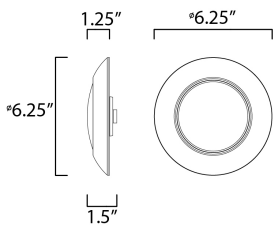

**PRODUCT DESCRIPTION**

This very compact LED flush mount directly installs on any 4" junction box and gives the look of a recessed trim. Constructed of Die Cast Aluminum, the Diverse luminaire is dimmable and approved for wet or damp locations so it can be used in virtually any ceiling application, including showers.

**MEASUREMENTS**

DIMENSION : 6.25" L x 6.25" W x 1.25" H  
 HANGING WEIGHT : 0.42 lb

**LAMPING**

INPUT VOLTAGE : 120V  
 LUMENS : 1,080 Rated (850 Del.)  
 BULB : 12W LED PCB Integrated , 12W Total  
 BULB INCLUDED : (Integrated)  
 DIMMABLE : ELV or Triac CL  
 CRI : 90 CRI  
 COLOR\_TEMP : 3000K