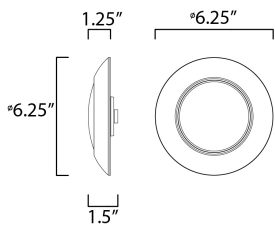

PRODUCT DESCRIPTION

This very compact LED flush mount directly installs on any 4" junction box and gives the look of a recessed trim. Constructed of Die Cast Aluminum, the Diverse luminaire is dimmable and approved for wet or damp locations so it can be used in virtually any ceiling application, including showers.

MEASUREMENTS

DIMENSION : 6.25" L x 6.25" W x 1.25" H
 HANGING WEIGHT : 0.26 lb

LAMPING

INPUT VOLTAGE : 120V
 LUMENS : 1,080 Rated (850 Del.)
 BULB : 12W LED PCB Integrated , 12W Total
 BULB INCLUDED : (Integrated)
 DIMMABLE : ELV or Triac CL
 CRI : 90 CRI
 COLOR_TEMP : 2700K