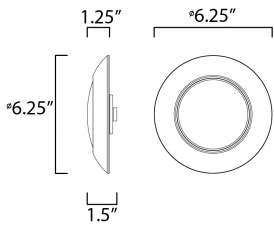

PRODUCT DESCRIPTION

This very compact LED flush mount directly installs on any 4" junction box and gives the look of a recessed trim. Constructed of Die Cast Aluminum, the Diverse luminaire is dimmable and approved for wet or damp locations so it can be used in virtually any ceiling application, including showers.

MEASUREMENTS

DIMENSION : 6.25" L x 6.25" W x 1.25" H
 HANGING WEIGHT : 0.26 lb

LAMPING

INPUT VOLTAGE : 120V
 LUMENS : 1,080 Rated (850 Del.)
 BULB : 12W LED PCB Integrated , 12W Total
 BULB INCLUDED : (Integrated)
 DIMMABLE : ELV or Triac CL
 CRI : 90 CRI
 COLOR_TEMP : 2700K