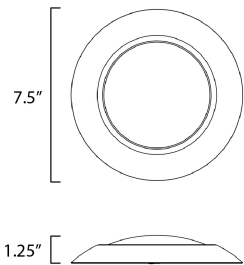

**PRODUCT DESCRIPTION**

This very compact LED flush mount directly installs on any 4" junction box and gives the look of a recessed trim. Constructed of Die Cast Aluminum, the Diverse luminaire is dimmable and approved for wet or damp locations so it can be used in virtually any ceiling application, including showers.

**MEASUREMENTS**

DIMENSION : 7.5" L x 7.5" W x 1.25" H  
 HANGING WEIGHT : 0.54 lb

**LAMPING**

INPUT VOLTAGE : 120V  
 LUMENS : 1,200 Rated (1,000 Del.)  
 BULB : 13.5W LED PCB Integrated , 14W Total  
 BULB INCLUDED : (Integrated)  
 DIMMABLE : Triac CL  
 CRI : 90 CRI  
 COLOR\_TEMP : 3000K