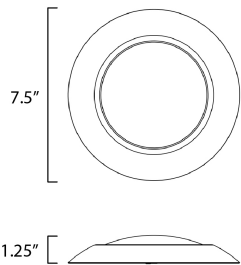

PRODUCT DESCRIPTION

This very compact LED flush mount directly installs on any 4" junction box and gives the look of a recessed trim. Constructed of Die Cast Aluminum, the Diverse luminaire is dimmable and approved for wet or damp locations so it can be used in virtually any ceiling application, including showers.

MEASUREMENTS

DIMENSION : 7.5" L x 7.5" W x 1.25" H
 HANGING WEIGHT : 0.54 lb

LAMPING

INPUT VOLTAGE : 120V
 LUMENS : 1,200 Rated (1,000 Del.)
 BULB : 13.5W LED PCB Integrated , 14W Total
 BULB INCLUDED : (Integrated)
 DIMMABLE : Triac CL
 CRI : 90 CRI
 COLOR_TEMP : 3000K