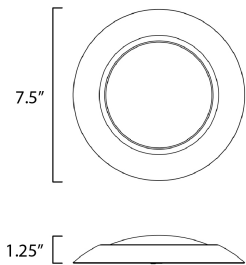

PRODUCT DESCRIPTION

This very compact LED flush mount directly installs on any 4" junction box and gives the look of a recessed trim. Constructed of Die Cast Aluminum, the Diverse luminaire is dimmable and approved for wet or damp locations so it can be used in virtually any ceiling application, including showers.

MEASUREMENTS

DIMENSION : 7.5" L x 7.5" W x 1.25" H
 HANGING WEIGHT : 0.54 lb

LAMPING

INPUT VOLTAGE : 120V
 LUMENS : 1,200 Rated (1,000 Del.)
 BULB : 13.5W LED PCB Integrated , 14W Total
 BULB INCLUDED : (Integrated)
 DIMMABLE : Triac CL
 CRI : 90 CRI
 COLOR_TEMP : 3000K