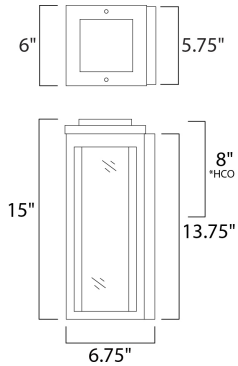

MEASUREMENTS

DIMENSION : 6" W x 15" H x 6.75" Ext
BACK PLATE : 5.75" W x 13.75" H x 8" HCO
HANGING WEIGHT : 5.06 lb

LAMPING

INPUT VOLTAGE : 120V
LUMENS : 840 Rated (650 Del.)
BULB : 12W LED AC Integrated , 12W Total
BULB INCLUDED : (Integrated)
DIMMABLE : Electronic Low Voltage (ELV)
CRI : 90+ CRI
COLOR_TEMP : 3000K

Always consult a qualified electrician before installing any lighting product.