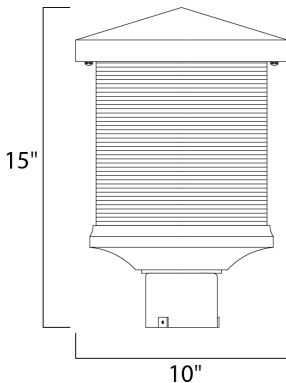

PRODUCT DESCRIPTION

MEASUREMENTS

DIMENSION : 10" L x 10" W x 15" H
 HANGING WEIGHT : 14.3 lb

LAMPING

INPUT VOLTAGE : 120V
 LUMENS : 960 Rated
 BULB : 12W LED AC Integrated , 12W Total
 BULB INCLUDED : (Integrated)
 DIMMABLE : Triac CL
 CRI : 90+ CRI
 COLOR_TEMP : 3000K
 LIGHTING_DIRECTION : Down