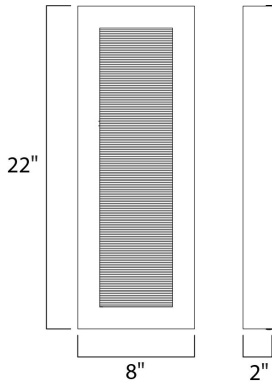

**PRODUCT DESCRIPTION**

This great architectural outdoor design provides illumination from two places. A slash of light washes down the grated diffuser and out away from the wall while additional light is directed out the bottom straight down that washes the wall and illuminates the walkway below. Available In three sizes and finished in Architectural Bronze.

**MEASUREMENTS**

DIMENSION : 8" W x 22" H x 2" Ext  
 BACK PLATE : 7" W x 16" H x 8" HCO  
 HANGING WEIGHT : 8.536 lb

**LAMPING**

INPUT VOLTAGE : 120V  
 LUMENS : 1,440 Rated (580 Del.)  
 BULB : 12W LED PCB Integrated , 24W Total  
 BULB INCLUDED : (Integrated)  
 DIMMABLE : Triac CL  
 CRI : 90+ CRI  
 COLOR\_TEMP : 3000K  
 LIGHTING\_DIRECTION : Down