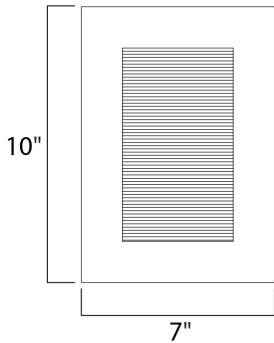

PRODUCT DESCRIPTION

This great architectural outdoor design provides illumination from two places. A slash of light washes down the grated diffuser and out away from the wall while additional light is directed out the bottom straight down that washes the wall and illuminates the walkway below. Available In three sizes and finished in Architectural Bronze.

MEASUREMENTS

DIMENSION : 7" W x 10" H x 2" Ext
 BACK PLATE : 7" W x 10" H x 5" HCO
 HANGING WEIGHT : 3.96 lb

LAMPING

INPUT VOLTAGE : 120V
 LUMENS : 960 Rated (390 Del.)
 BULB : 8W LED PCB Integrated , 16W Total
 BULB INCLUDED : (Integrated)
 DIMMABLE : Triac CL
 CRI : 90+ CRI
 COLOR_TEMP : 3000K
 LIGHTING_DIRECTION : Down