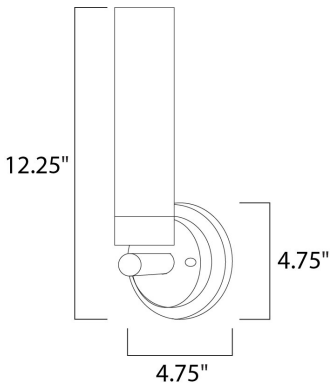

PRODUCT DESCRIPTION

Cilandro is a contemporary style collection from Maxim Lighting International in Satin Nickel finish with White glass.

MEASUREMENTS

DIMENSION : 4.75" W x 12.25" H x 4" Ext
 MAX OAH : 4.75" W x 4.75" H
 HANGING WEIGHT : 1.54 lb

LAMPING

INPUT VOLTAGE : 120V
 BULB : 40W Incandescent E26 Medium T10 , 40W Total
 BULB INCLUDED : (Not Included)
 DIMMABLE : Yes
 LIGHTING_DIRECTION : Up

FINISHES OPTION

 Satin Nickel (SN)

GLASS

Matt White MW