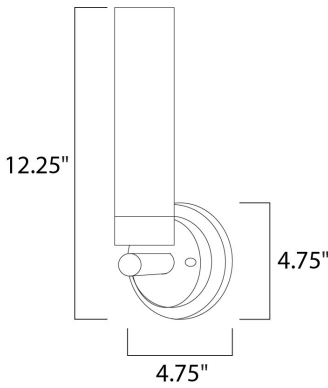

**PRODUCT DESCRIPTION**

Cilandro is a contemporary style collection from Maxim Lighting International in Satin Nickel finish with White glass.

**MEASUREMENTS**

DIMENSION : 4.75" W x 12.25" H x 4" Ext  
 MAX OAH : 4.75" W x 4.75" H  
 HANGING WEIGHT : 1.54 lb

**LAMPING**

INPUT VOLTAGE : 120V  
 BULB : 40W Incandescent E26 Medium T10 , 40W Total  
 BULB INCLUDED : (Not Included)  
 DIMMABLE : Yes  
 LIGHTING\_DIRECTION : Up

**FINISHES OPTION**

 Satin Nickel (SN)

**GLASS**

Matt White MW

**MATERIAL**

Glass

**RATINGS**

cULus  
 Damp Location  
 ADA

**ADDITIONAL**

INSTALL UP/DOWN: Up  
 OPERATING TEMPERATURE:  
 -20°C (-4°F), 40°C (104°F)