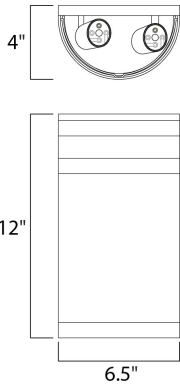

MEASUREMENTS

DIMENSION : 6.5" W x 12" H x 4" Ext
 BACK PLATE : 6.5" W x 12" H x 6" HCO
 HANGING WEIGHT : 4.63 lb

LAMPING

INPUT VOLTAGE : 120V
 BULB : 60W Incandescent E26 Medium , 120W Total
 BULB INCLUDED : (Not Included)
 DIMMABLE : Yes