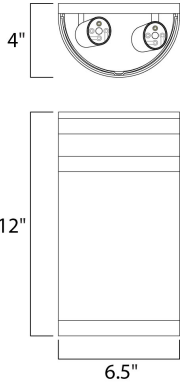

**MEASUREMENTS**

DIMENSION : 6.5" W x 12" H x 4" Ext  
 BACK PLATE : 6.5" W x 12" H x 6" HCO  
 HANGING WEIGHT : 4.63 lb

**LAMPING**

INPUT VOLTAGE : 120V  
 BULB : 60W Incandescent E26 Medium , 120W Total  
 BULB INCLUDED : (Not Included)  
 DIMMABLE : Yes