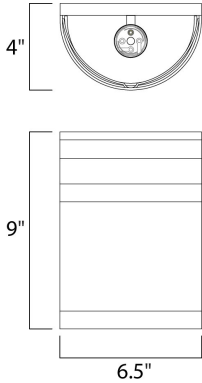

MEASUREMENTS

DIMENSION : 6.5" W x 9" H x 4" Ext
 BACK PLATE : 6.5" W x 9" H x 3.5" HCO
 HANGING WEIGHT : 3 lb

LAMPING

INPUT VOLTAGE : 120V
 BULB : 60W Incandescent E26 Medium , 60W Total
 BULB INCLUDED : (Not Included)
 DIMMABLE : Yes