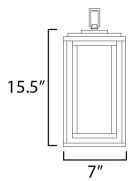

PRODUCT DESCRIPTION

A dual framed structure creates dimension on these outdoor lighting fixtures that is both contemporary and transitional. The construction consists of two frames of square tubing and squared components. The inner frame's Clear Seedy glass reduces glare from the light and appears dirt-free for longer periods. This is a comprehensive collection to brighten all areas of your outdoor space, available in various sized sconces as well as hanging and post configurations.

MEASUREMENTS

DIMENSION : 7" L x 7" W x 15.5" H
 CANOPY : 5" W x 1" H x 5" L
 HANGING WEIGHT : 5.06 lb

LAMPING

INPUT VOLTAGE : 120V
 BULB : 60W Incandescent E26 Medium , 60W Total
 BULB INCLUDED : (Not Included)
 DIMMABLE : Y