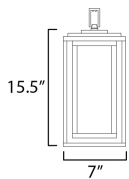

PRODUCT DESCRIPTION

A dual framed structure creates dimension on these outdoor lighting fixtures that is both contemporary and transitional. The construction consists of two frames of square tubing and squared components. The inner frame's Clear Seedy glass reduces glare from the light and appears dirt-free for longer periods. This is a comprehensive collection to brighten all areas of your outdoor space, available in various sized sconces as well as hanging and post configurations.

MEASUREMENTS

DIMENSION : 7" L x 7" W x 15.5" H
 CANOPY : 5" W x 1" H x 5" L
 HANGING WEIGHT : 5.06 lb

LAMPING

INPUT VOLTAGE : 120V
 BULB : 60W Incandescent E26 Medium , 60W Total
 BULB INCLUDED : (Not Included)
 DIMMABLE : Triac or ELV