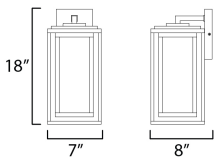

PRODUCT DESCRIPTION

A dual framed structure creates dimension on these outdoor lighting fixtures that is both contemporary and transitional. The construction consists of two frames of square tubing and squared components. The inner frame's Clear Seedy glass reduces glare from the light and appears dirt-free for longer periods. This is a comprehensive collection to brighten all areas of your outdoor space, available in various sized sconces as well as hanging and post configurations.

MEASUREMENTS

DIMENSION : 7" W x 18" H x 8" Ext
 BACK PLATE : 4.75" W x 6.5" H x 14.75" HCO
 HANGING WEIGHT : 5.48 lb

LAMPING

INPUT VOLTAGE : 120V
 BULB : 60W Incandescent E26 Medium , 60W Total
 BULB INCLUDED : (Not Included)
 DIMMABLE : Triac or ELV
 LIGHTING_DIRECTION : Down