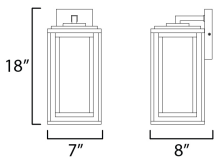

**PRODUCT DESCRIPTION**

A dual framed structure creates dimension on these outdoor lighting fixtures that is both contemporary and transitional. The construction consists of two frames of square tubing and squared components. The inner frame's Clear Seedy glass reduces glare from the light and appears dirt-free for longer periods. This is a comprehensive collection to brighten all areas of your outdoor space, available in various sized sconces as well as hanging and post configurations.

**MEASUREMENTS**

DIMENSION : 7" W x 18" H x 8" Ext  
 BACK PLATE : 4.75" W x 6.5" H x 14.75" HCO  
 HANGING WEIGHT : 5.48 lb

**LAMPING**

INPUT VOLTAGE : 120V  
 BULB : 60W Incandescent E26 Medium , 60W Total  
 BULB INCLUDED : (Not Included)  
 DIMMABLE : Y  
 LIGHTING\_DIRECTION : Down