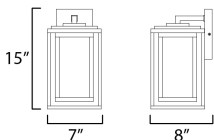

PRODUCT DESCRIPTION

A dual framed structure creates dimension on these outdoor lighting fixtures that is both contemporary and transitional. The construction consists of two frames of square tubing and squared components. The inner frame's Clear Seedy glass reduces glare from the light and appears dirt-free for longer periods. This is a comprehensive collection to brighten all areas of your outdoor space, available in various sized sconces as well as hanging and post configurations.

MEASUREMENTS

DIMENSION : 7" W x 15" H x 8" Ext
 BACK PLATE : 4.75" W x 6.5" H x 11.75" HCO
 HANGING WEIGHT : 4.73 lb

LAMPING

INPUT VOLTAGE : 120V
 BULB : 60W Incandescent E26 Medium , 60W Total
 BULB INCLUDED : (Not Included)
 DIMMABLE : Triac or ELV
 LIGHTING_DIRECTION : Down