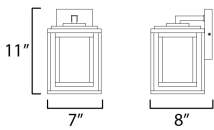

PRODUCT DESCRIPTION

A dual framed structure creates dimension on these outdoor lighting fixtures that is both contemporary and transitional. The construction consists of two frames of square tubing and squared components. The inner frame's Clear Seedy glass reduces glare from the light and appears dirt-free for longer periods. This is a comprehensive collection to brighten all areas of your outdoor space, available in various sized sconces as well as hanging and post configurations.

MEASUREMENTS

DIMENSION : 7" W x 11" H x 8" Ext
 BACK PLATE : 4.75" W x 6.5" H x 7.75" HCO
 HANGING WEIGHT : 3.65 lb

LAMPING

INPUT VOLTAGE : 120V
 BULB : 60W Incandescent E26 Medium , 60W Total
 BULB INCLUDED : (Not Included)
 DIMMABLE : Y
 LIGHTING_DIRECTION : Down