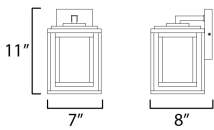

**PRODUCT DESCRIPTION**

A dual framed structure creates dimension on these outdoor lighting fixtures that is both contemporary and transitional. The construction consists of two frames of square tubing and squared components. The inner frame's Clear Seedy glass reduces glare from the light and appears dirt-free for longer periods. This is a comprehensive collection to brighten all areas of your outdoor space, available in various sized sconces as well as hanging and post configurations.

**MEASUREMENTS**

DIMENSION : 7" W x 11" H x 8" Ext  
 BACK PLATE : 4.75" W x 6.5" H x 7.75" HCO  
 HANGING WEIGHT : 3.65 lb

**LAMPING**

INPUT VOLTAGE : 120V  
 BULB : 60W Incandescent E26 Medium , 60W Total  
 BULB INCLUDED : (Not Included)  
 DIMMABLE : Triac or ELV  
 LIGHTING\_DIRECTION : Down