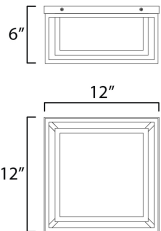

PRODUCT DESCRIPTION

A dual framed structure creates dimension on these outdoor lighting fixtures that is both contemporary and transitional. The construction consists of two frames of square tubing and squared components. The inner frame's Clear Seedy glass reduces glare from the light and appears dirt-free for longer periods. This is a comprehensive collection to brighten all areas of your outdoor space, available in various sized sconces as well as hanging and post configurations.

MEASUREMENTS

DIMENSION : 12" L x 12" W x 6" H
 HANGING WEIGHT : 5.61 lb

LAMPING

INPUT VOLTAGE : 120V
 BULB : 60W Incandescent E26 Medium , 120W Total
 BULB INCLUDED : (Not Included)
 DIMMABLE : Triac or ELV