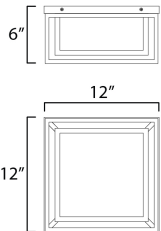

**PRODUCT DESCRIPTION**

A dual framed structure creates dimension on these outdoor lighting fixtures that is both contemporary and transitional. The construction consists of two frames of square tubing and squared components. The inner frame's Clear Seedy glass reduces glare from the light and appears dirt-free for longer periods. This is a comprehensive collection to brighten all areas of your outdoor space, available in various sized sconces as well as hanging and post configurations.

**MEASUREMENTS**

DIMENSION : 12" L x 12" W x 6" H  
 HANGING WEIGHT : 5.61 lb

**LAMPING**

INPUT VOLTAGE : 120V  
 BULB : 60W Incandescent E26 Medium , 120W Total  
 BULB INCLUDED : (Not Included)  
 DIMMABLE : Y