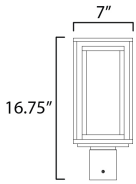

PRODUCT DESCRIPTION

A dual framed structure creates dimension on these outdoor lighting fixtures that is both contemporary and transitional. The construction consists of two frames of square tubing and squared components. The inner frame's Clear Seedy glass reduces glare from the light and appears dirt-free for longer periods. This is a comprehensive collection to brighten all areas of your outdoor space, available in various sized sconces as well as hanging and post configurations.

MEASUREMENTS

DIMENSION : 7" L x 7" W x 16.75" H
 HANGING WEIGHT : 4.42 lb

LAMPING

INPUT VOLTAGE : 120V
 BULB : 60W Incandescent E26 Medium , 60W Total
 BULB INCLUDED : (Not Included)
 DIMMABLE : Y

FINISHES OPTION